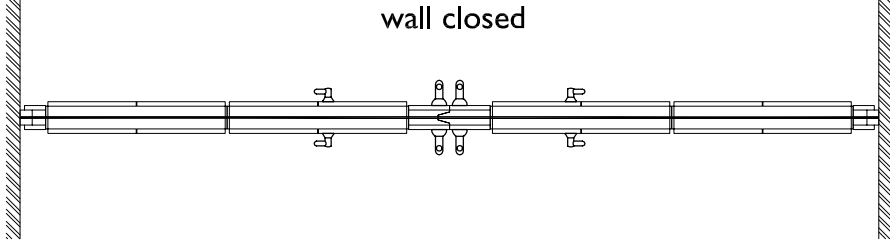

two wings accordeon

wall closed

wall open

two wings plan

wall closed

wall open

**designed
for space**

**movable walls &
folding partitions**
Panningen, The Netherlands

Phonic general

**two wings accordeon / plan
(joining execution)**

Date		
Scale	1:25	
Size	A4	
Drawn	FR	
Revision	Date	By

PHONIC-102