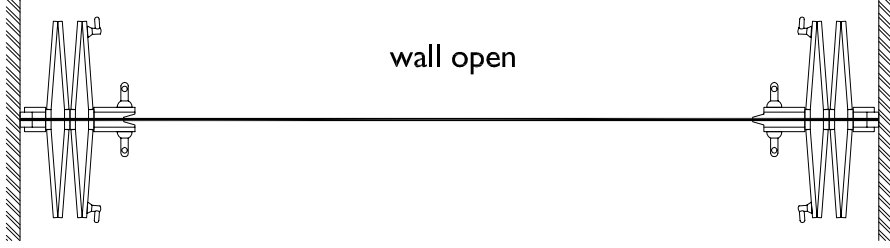

two wings accordeon

wall closed

wall open

two wings plan

wall closed

wall open

**designed
for space**

**movable walls &
folding partitions**
Panningen, The Netherlands

Phonic general

**two wings accordeon / plan
(joining execution)**

Date		
Scale	1:25	
Size	A4	
Drawn	FR	
Revision	Date	By

PHONIC-102