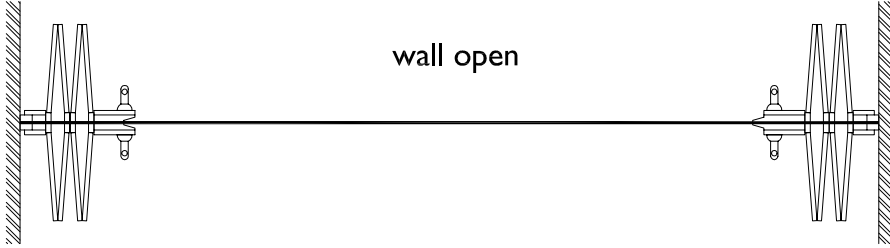

two wings accordeon

wall closed

wall open

two wings plan

wall closed

wall open

**designed
for space**

**movable walls &
folding partitions**
Panningen, The Netherlands

Phonic general

**two wings accordeon / plan
(joining execution)**

Date		
Scale	1:25	
Size	A4	
Drawn	FR	
Revision	Date	By

PHONIC-102