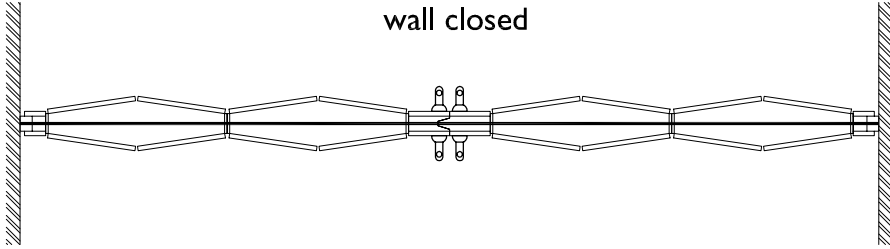

two wings accordeon

wall closed

wall open

two wings plan

wall closed

wall open

**designed
for space**

**movable walls &
folding partitions**
Panningen, The Netherlands

Phonic general

**two wings accordeon / plan
(joining execution)**

Date		
Scale	1:25	
Size	A4	
Drawn	FR	
Revision	Date	By

PHONIC-102